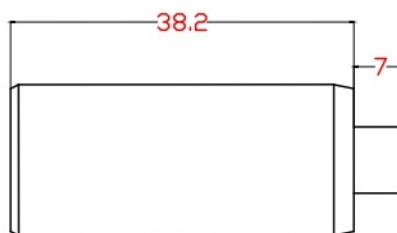

Drawn

Jack

Approval

Check

1	Chipset : RTD2172	1PC
2	Type C Male, Nickel Plated	1PC
3	HDMI Female, Nickel Plated	1PC
4	Black Aluminum Housing	1PC
No.	Description of Material	Unit

STANDARD Display Adapter, USB Type C - HDMI A, M/F, 4K60Hz, Black