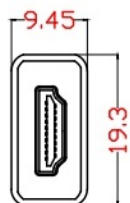

Drawn

Jack

Approval

Check

1	Chipset : RTD2172	1PC
2	Type C Male, Nickel Plated	1PC
3	HDMI Female, Nickel Plated	1PC
4	Black Aluminum Housing	1PC
No.	Description of Material	Unit

STANDARD Display Adapter, USB Type C - HDMI A, M/F, 4K60Hz, Black