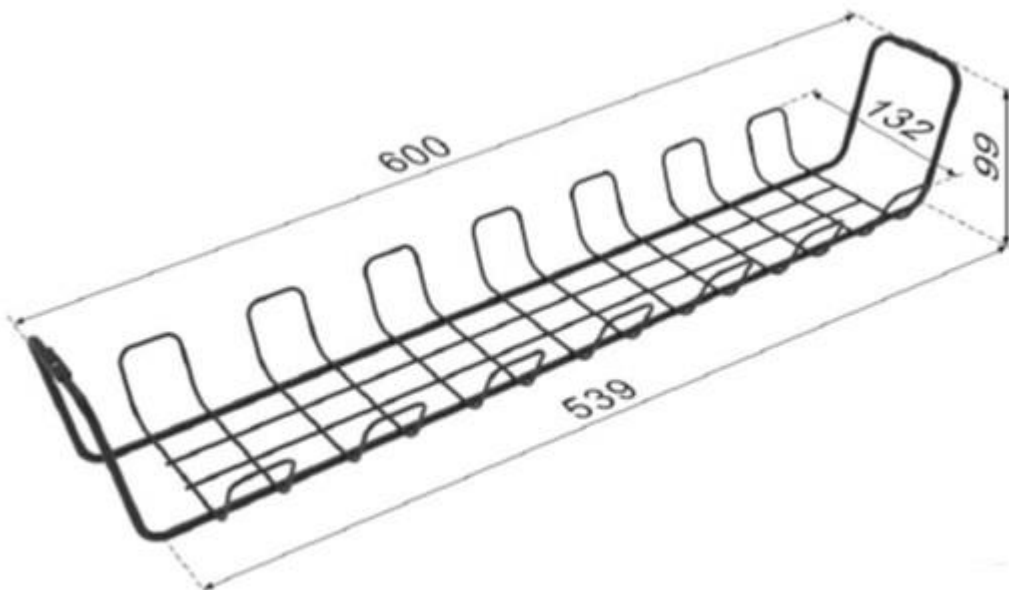

## ROLINE Horizontal Cable Management, black

### Features:

- Easily install under the desk
- Efficiently and easily organize the cables, extension cords, laptop charger etc.
- The length of the cable manager can be customized
- Weight Capacity: up to 5 kgs

### Drawing:

Unit : mm