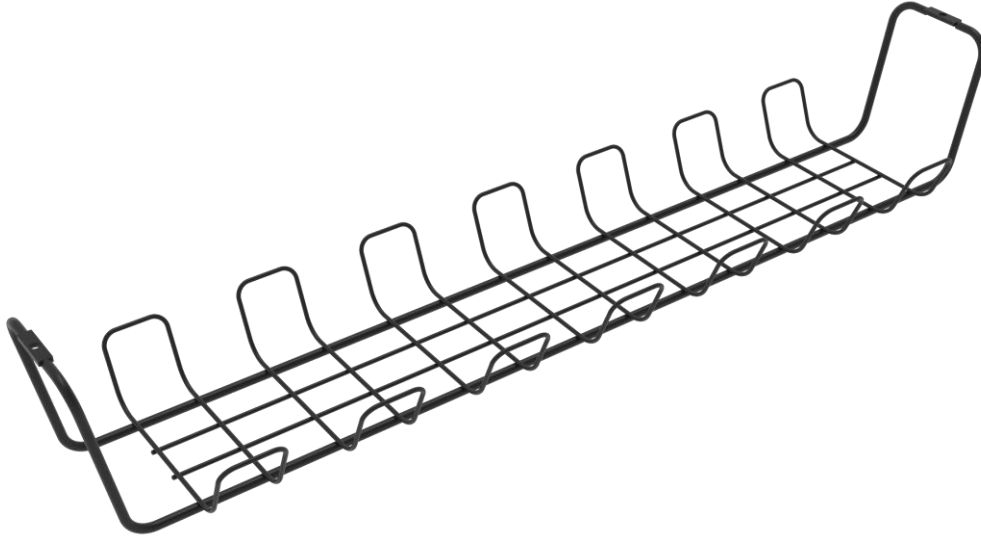

## ROLINE Horizontal Cable Management, black

### Features:

- Easily install under the desk
- Efficiently and easily organize the cables, extension cords, laptop charger etc.
- The length of the cable manager can be customized
- Weight Capacity: up to 5 kgs