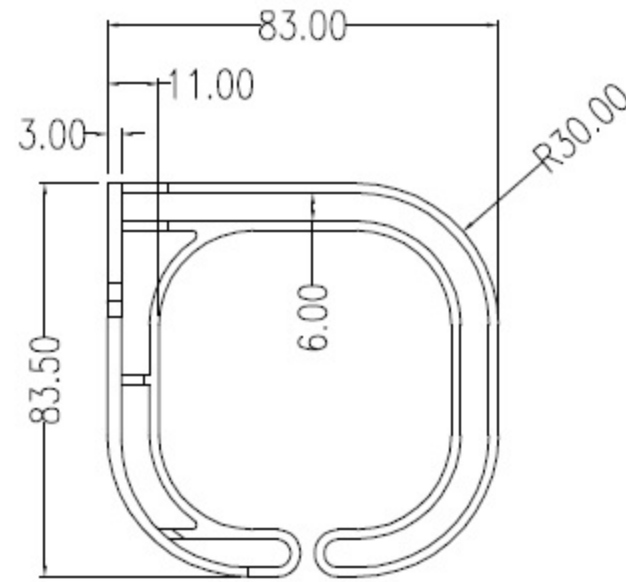

REVISIONS				
ZONE	REV	DESCRIPTION	DATE	APPROVED
	▲			
	▲			

Housing Material: PC  
 Color: Black  
 Temperature: -40°C ~ 68°C  
 Humidity: 10% ~ 90% RH

COMMON TOLERANCE		SHEET OF		<b>SECOMP</b>
CLASS	B	SIZE	A4	
DIMENSION				26.99.0318
L ≤ 3	±0.1	ITEM NO.		
3 < L ≤ 6	±0.1	DIA	mm	VALUE Cable Management Ring Vertical, 80x80mm, black
6 < L ≤ 16	±0.15	SCALE	1:2	
16 < L ≤ 30	±0.2	DESIGN		DRAWN
30 < L ≤ 120	±0.3	CHECKED		
120 < L ≤ 315	±1			