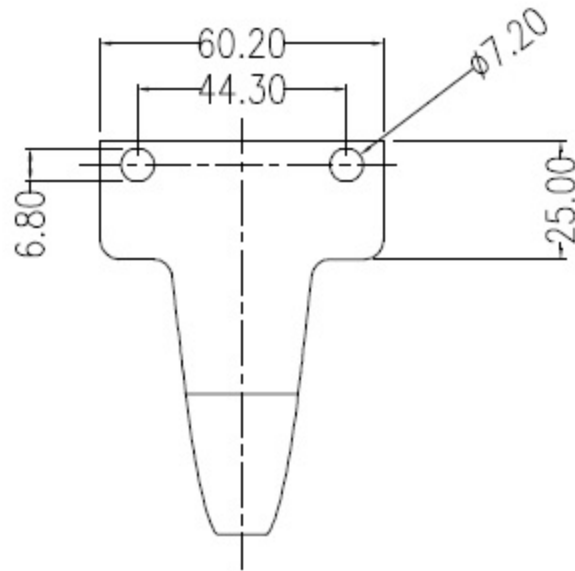

REVISIONS				
ZONE	REV	DESCRIPTION	DATE	APPROVED
	▲			
	▲			

Housing Material: PC  
 Color: Black  
 Temperature: -40°C ~ 68°C  
 Humidity: 10% ~ 90% RH

COMMON TOLERANCE		SHEET OF		<b>SECOMP</b>
CLASS	B	SIZE	A4	
DIMENSION				26.99.0318
L ≤ 3	±0.1	ITEM NO.		
3 < L ≤ 6	±0.1	DIA	mm	VALUE Cable Management Ring Vertical, 80x80mm, black
6 < L ≤ 16	±0.15	SCALE	1:2	
16 < L ≤ 30	±0.2	DESIGN		DRAWN
30 < L ≤ 120	±0.3	CHECKED		
120 < L ≤ 315	±1			