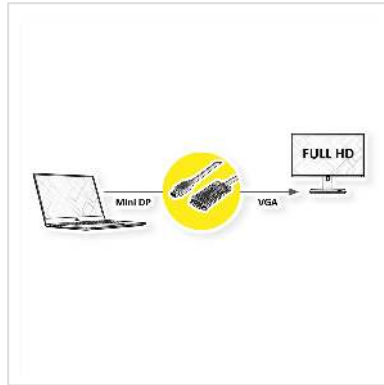

# ROLINE Cable MiniDisplayPort - VGA, Mini DP M - VGA M, black, 1 m

<b>Product No.</b>	11.04.5975
<b>Manufacturer</b>	ROLINE
<b>Manufacturer No.</b>	11.04.5975
<b>EAN (single piece)</b>	7630049617384

**roline**  
Designed for Professionals

**2K**

**Mini DisplayPort to VGA cable for connecting a graphics card with MiniDP to a monitor with VGA connector - with a resolution of up to 1920x1080@60Hz!**

- For connecting a graphic card with Mini DisplayPort connector to a VGA monitor
  - Supports maximum resolutions of up to 1920x1080 @60Hz
  - The lock mechanisms of VGA prevent the plugs from slipping out of the source/display and secure the connection
  - Connectors: Mini DisplayPort Male and VGA Male
- Remark: The Mini DisplayPort-VGA cable is only working in one direction: the Mini DisplayPort plug has to be connected to the source device (e.g. graphic card)

## Technical specifications

Manufacturer	ROLINE
Product group	Video Cable
Product type	Mini DisplayPort-VGA Adapter
Colour	black
Length	1 m

Max. resolution	1920 x 1080 / 1920 x 1200 @60Hz (2K, Full HD)
Side 1 Connector Type	Mini DisplayPort
Side 1 Connector Gender	Male
Side 2 Connector Type	HD D-Sub 15-pin (HD-15), VGA
Side 2 Connector Gender	Male
Area of application	External
Hand locking screws	Yes
Weight	66 g
Height of packaging (single piece)	20 mm
Width of packaging (single piece)	80 mm
Depth of packaging (single piece)	80 mm
Package weight (single piece)	0.025 kg