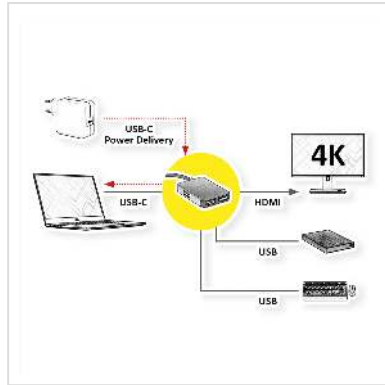

ROLINE GOLD USB Type C Docking Station, 4K HDMI, 2x USB 3.2 Gen 1 ports, 1x USB Type C PD (Power Delivery)

Product No.	12.02.1120
Manufacturer	ROLINE
Manufacturer No.	12.02.1120
EAN (single piece)	7630049617704

roline[®]
Designed for Professionals

The docking station is supplied for Macbooks, Ultrabooks or Notebooks/Laptops and provides a quick and easy connection to the workplace peripherals that you use every day, including one HDMI connector, that allows you a maximum resolution of up to 3840x2160 @30Hz!

Connections for peripheral devices:

- 1x HDMI video output: mirror or expand your screen to a TV, monitor or projector
- 2x USB 3.0 / USB 3.2 Gen 1 Type A ports (data transfer rate up to 5Gbit/s), to connect e.g. keyboard / mouse, USB HDD / SSD, etc.
- 1x USB Type C PD (Power Delivery)

(formerly USB 3.1 / USB 3.1 Gen 2).

Technical specifications

Manufacturer	ROLINE
Product group	Adapters, Terminators, Converters
Product type	Notebook-Docking-Station
Colour	black / gold
Scope of delivery	Docking Station
Max. resolution	3840 x 2160 @30Hz (4K, Full HD)
Side 1 connection (PC)	USB Type C
Side 2 connection (Peripherals)	1x HDMI, 3x USB 3.0 / USB 3.2 Gen 1 Type A, 1x SD/TF Card Reader, 1x USB Type C PD
Side 1 Connector Type	USB Type C (USB-C)
Side 1 Connector Gender	Male
Side 2 Connector Type	HDMI Type A USB 3 Type A USB Type C PD (Power Delivery)
Side 2 Connector Gender	Female
Area of application	External
Weight	33.7 g
Height of packaging (single piece)	10 mm
Width of packaging (single piece)	50 mm
Depth of packaging (single piece)	50 mm
Package weight (single piece)	0.025 kg