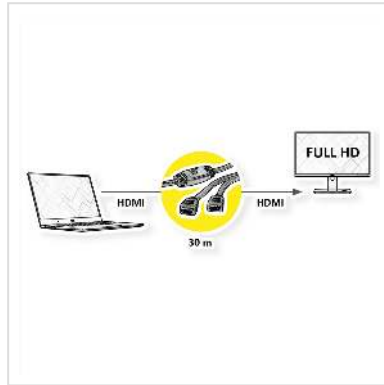

ROLINE HDMI High Speed Cable, M - M, with Repeater, 30 m

Product No.	14.01.3465
Manufacturer	ROLINE
Manufacturer No.	14.01.3465
EAN (single piece)	7611990186471

roline
Designed for Professionals

2K

1080p
FULL HD

3D
capable

- For a total length of 30 meters between PC and monitor
- Hardware solution, no software required
- Integrated repeater without external power supply
- Dimensions of repater: 15 x 23 x 75 mm
- Colour: Black

Technical specifications

Manufacturer	ROLINE
Product group	Cable
Product type	HDMI High Speed Cable
Colour	black
Length	30 m
Scope of delivery	cable with integrated repeater
Transfer quality	HDMI High Speed
Max. resolution	1920 x 1080 / 1920 x 1200 @60Hz (2K, Full HD)
Side 1 Connector Type	HDMI Type A

Side 1 Connector Gender	Male
Side 2 Connector Type	HDMI Type A
Side 2 Connector Gender	Male
Area of application	External
Cable shielding	Screened
Technical particularity	Integreated repeater
Height	15 mm
Width	23 mm
Depth	75 mm
Weight	2068.6 g
Height of packaging (single piece)	130 mm
Width of packaging (single piece)	230 mm
Depth of packaging (single piece)	240 mm
Package weight (single piece)	2.106 kg