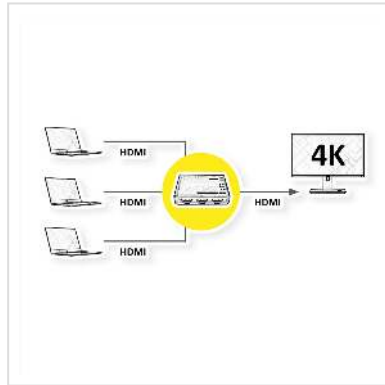

ROLINE 4K HDMI Switch, 3-way

| | |
|---------------------------|---------------|
| Product No. | 14.01.3575 |
| Manufacturer | ROLINE |
| Manufacturer No. | 14.01.3575 |
| EAN (single piece) | 7611990145935 |

roline
Designed for Professionals

2160p
UHD-1

4K

3D
capable

Displays the video output of up to 3 HDMI sources on a monitor or projector.

- Shows the Video output of 3 HDMI devices like e.g. DVD player, video camera or game console on one monitor
- Supports HDMI High Speed
- Video input can be switched by button on the switch or remote control
- Supports nominal resolution of up to 3840 x 2160 @60Hz
- Supports high-resolution display of up to 480p, 576p, 720p, 1080i, 1080p, 2160p
- Supports uncompressed audio such as LPCM
- Supports compressed audio such as DTS Digital, Dolby Digital (including DTS-HD and Dolby True HD)
- Power supply needed (5VDC, 1A)
- Colour: Black

| | |
|---------------------------------------|--|
| Colour | black |
| Scope of delivery | HDMI Switch, main adapter, remote control |
| Interface | HDMI |
| Inputs | 3 |
| Outputs | 1 |
| Video input | 3x HDMI Female |
| Video output | 1x HDMI Female |
| Max. resolution (nom.) | max. 3840x2160 |
| Dimensions (HxWxD) | 18 x 80 x 58 mm |
| Power supply output | 5 VDC, 1A |
| Technical particularity | Switching by push bottons / remote control |
| Height | 18 mm |
| Width | 80 mm |
| Depth | 58 mm |
| Weight | 47 g |
| Height of packaging (single piece) | 60 mm |
| Width of packaging (single piece) | 80 mm |
| Depth of packaging (single piece) | 180 mm |
| Package weight (single piece) | 0.25 kg |