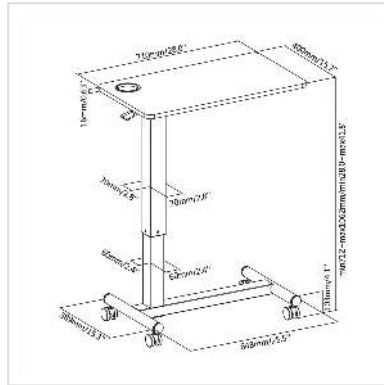

ROLINE Gas Spring Side Table / Workstation, height adjustable, white

Product No.	17.02.1549
Manufacturer	ROLINE
Manufacturer No.	17.02.1549
EAN (single piece)	7630049619937

roline
Designed for Professionals

Work healthier! A change from sit to stand is good for your spine. With our height adjustable ROLINE Gas Spring Side Table / Workstation you can do your work standing.

- Offers maximum comfort and adaptability to multiple requirements / applications
- Frees users from a fixed working area
- Smooth and quiet height adjustment
- A gas spring with a self-locking mechanism provides smooth and effortless height adjustment
- A sturdy column along with heavy-duty frame enhances the stability while writing or typing
- Built-in cup slot prevents the cup from falling or slipping while moving
- Squeeze Lever: makes the adjustment easy, creates smooth and quick transitions
- Heavy-Duty Casters with Locking Mechanism
- Stable metal/plastic frame
- Eco-Friendly Particle Board: features heavy-duty and moisture resistance
- High-Strength Steel Frame: better durability to weight and wear
- Drink Holder: for cups or cans
- Top shelf (W x D: 71 x 40 cm)
- Mobile via 4 wheels, 2 of which can be locked
- Max. Load: 7 kg
- Colour: white
- Dimensions (H x W x D): min. 71 / max. 106 x 71 x 40 cm
- Table top thickness 16mm (Melamine)