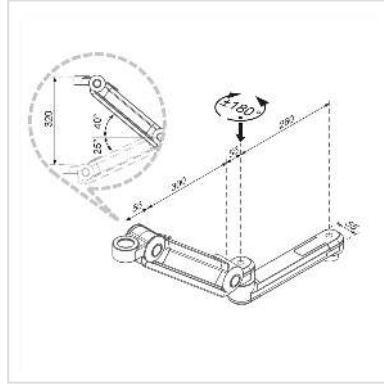

ROLINE Modular System Highgas Arm, 2Joint

Product No.	17.03.0106
Manufacturer	ROLINE
Manufacturer No.	17.03.0106
EAN (single piece)	7611990125036

ROLINE Modular System: flexible solutions to meet your own various applications!

2 ranges can be built: Track Mount Type / Wall Mount Type

- Built for normal duty and heavy duty computer workstation use
- Safe and ergonomic

Track Mount Type

- Slide the monitor arm into place on track easily
- Ideal solution perfect for use in different environments
- Gas-spring assisted arm offers easy height adjustment and ergonomic comfort
- Accommodate users of sitting and standing work postures to create a healthy workplace

- Organized cable management
- The minimum need to realise this is the use of the correspondent elements (ROLINE Modular System Wall Track - 17.03.0102 / ROLINE Modular System TrackMount Bracket - 17.03.0101) in combination with extension arms (with or without gas spring), display bracket, display/keyboard holder...

Power Adapter Holder 17.03.0109

Mouse Holder 17.03.0111

CPU Holder 17.03.0112

Technical specifications

Manufacturer	ROLINE
Product group	LCD-Monitor arms
Product type	Modular System
Colour	grey
Adjustments	Gas spring
Material group	metal
Weight	3564.1 g