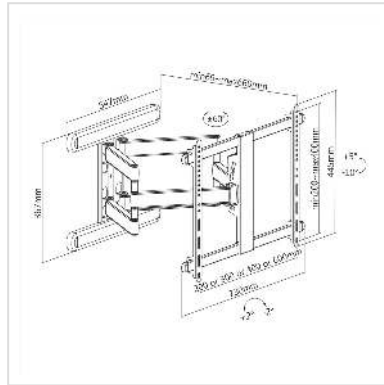

ROLINE PREMIUM Solid Wall Mount TV Holder, up to 203 cm (37" - 80")

Product No.	17.03.1246
Manufacturer	ROLINE
Manufacturer No.	17.03.1246
EAN (single piece)	7630049627703

The ROLINE PREMIUM solid wall mount with its elegant design supports TVs up to 70 kg and up to VESA 600x400 and offers a full range of motion to flexibly swivel, tilt and rotate your TV.

- Premium Aluminum Full-Motion TV Wall Mount for TVs up to 203 cm (37" - 80")
- Max. weight: 70 kg
- Max. VESA 600x400
- This mount can extend up to 660 mm from the wall and allows TVs to turn 60° left or right (swivel range)
- TV can "roll" up to 2° clockwise and counterclockwise to ensure it's perfect level
- Full motion allows maximum flexibility - tilt and swivel your TV for easy viewing from any seat in a room
- Built-In Copper Bushing for smoother movements
- Magnetic Contacts to easily attach the decorative covers
- Cable Clips route cables to reduce clutter for a clean look and an organized place

Technical Data:

- Material: Aluminum, Steel ,Plastic
- Recommended Screen Sizes: 37"- 80" (94 cm - 203 cm)
- Max. Load Capacity: 70 kg
- VESA Standard: 200x200, 200x300, 200x400, 300x200, 300x300, 300x400, 400x200, 400x300, 400x400, 600x4000
- Tilt: -10°~+5°
- Swivel: -60°~+60°