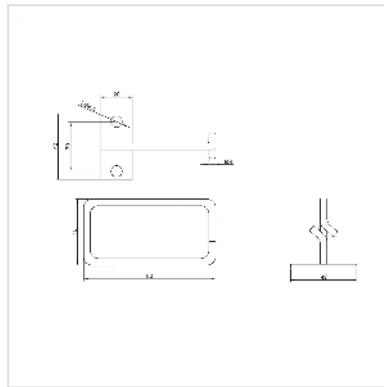

# 19" Cable Manager, 40x80mm, metal, Mounting central, cable entry central

<b>Product No.</b>	26.30.0013
<b>Manufacturer</b>	ROLINE
<b>Manufacturer No.</b>	26.30.0013
<b>EAN (single piece)</b>	7630049624740

**ROLINE 19" cable manager with curved opening for easy cable routing - the 140x100mm cable manager offers plenty of space for your cable harnesses and ensures tidy network technology in your server cabinet**

## Technical specifications

Manufacturer	ROLINE
Product group	19"-/10"-Cable management
Product type	Cable lug
Colour	silver
Scope of delivery	Cable Manager
Height	40 mm
Width	80 mm
Depth	42 mm
Weight	33.3 g

Height of packaging (single piece)	20 mm
---------------------------------------	-------

Width of packaging (single piece)	60 mm
--------------------------------------	-------

Depth of packaging (single piece)	90 mm
--------------------------------------	-------