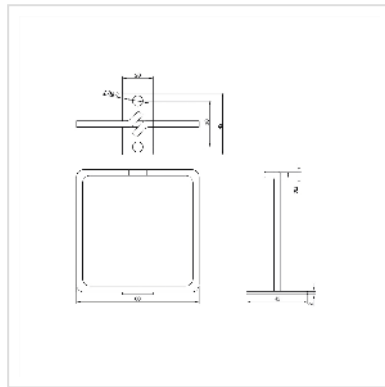

19" Cable Manager, 80x80mm, metal, Mounting central, cable entry central

Product No.	26.30.0017
Manufacturer	ROLINE
Manufacturer No.	26.30.0017
EAN (single piece)	7630049624726

ROLINE 19" cable manager with curved opening for easy cable routing - the 140x100mm cable manager offers plenty of space for your cable harnesses and ensures tidy network technology in your server cabinet

- For mounting on 19" panel/slide mounts
- Helps with the clean cabling of your network technology
- Cable routing laterally in front of the 19" bracket
- Cable manager with 5mm metal thickness, galvanized; angle welded

Technical specifications

Manufacturer	ROLINE
Product group	19"-/10"-Cable management
Product type	Cable lug
Colour	silver
Scope of delivery	Cable Manager
Height	80 mm
Width	80 mm
Depth	42 mm
Weight	41.9 g

Height of packaging (single piece)	20 mm
---------------------------------------	-------

Width of packaging (single piece)	90 mm
--------------------------------------	-------

Depth of packaging (single piece)	80 mm
--------------------------------------	-------