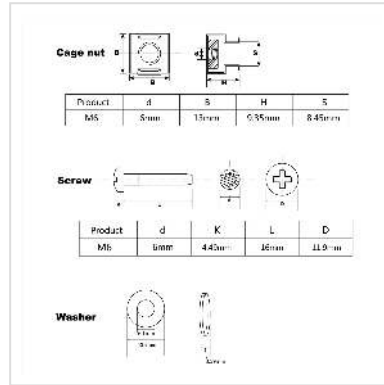

ROLINE Mounting material for 19" components, M6, 100 pieces, black

Product No.	26.50.5005
Manufacturer	ROLINE
Manufacturer No.	26.50.5005
EAN (single piece)	7630049617759

19" mounting material, 100 pieces per set (screw, washer, nut)

- Use a grounding cage nut and a nomel washer at at least one fixing point for standard-compliant grounding
- For attaching front panels, distribution panels or other built-in components to frames, angle profiles or depth struts with rectangular perforations

Scope of delivery

- 100x pan-head screw, M6 x 16, galvanized, black
- 100x plastic disc, black
- 100x cage nut M6, galvanized, black

Technical specifications

Manufacturer	ROLINE
Product group	19"/-10"-Additional accessories
Product type	Mounting material
Colour	black
Weight	900 g
Height of packaging (single piece)	40 mm

Width of packaging (single piece)	100 mm
--------------------------------------	--------

Depth of packaging (single piece)	100 mm
--------------------------------------	--------

Package weight (single piece)	0.8 kg
----------------------------------	--------