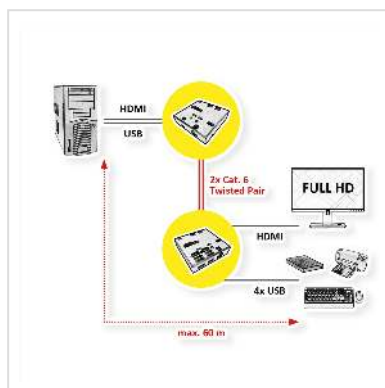

# VALUE KVM Extender over Cat.5e/6, HDMI, 4x USB, 60 m

<b>Product No.</b>	14.99.3041
<b>Manufacturer</b>	VALUE
<b>Manufacturer No.</b>	14.99.3041
<b>EAN (single piece)</b>	7611990118656

## KVM extension over up to 60 m through the Cat.5e/6 connection

- Supports HDMI with high resolution video up to 1920 x 1080 (Full HD)
- Supports USB PC or KVM switch
- Ideal for professional video applications
- HDCP-compliant
- No drivers needed or software required
- Stable, metal housing
- Power supplied
- Receiver (RX) unit connectors: Monitor: 1x HDMI; 4x USB type A F; 1x Mini USB 5-pin F, 2x RJ45
- Transmitter (TX) unit connectors: Monitor: 1x HDMI; 2x Mini USB 5-pin F; 2x RJ45

### Technical specifications

Manufacturer	VALUE
Product group	KVM (IP) extensions
Product type	KVM-Extender, HDMI
Colour	black
Scope of delivery	Transmitter unit, receiver unit, 1x power supply, manual
Dimensions (HxWxD)	22 x 84 x 78 mm
Power supply output	DC 5V; 1A

Mains connection	Appliance Europlug
Operating temperature min.	0 °C
Operating temperature max.	40 °C
Height	22 mm
Width	84 mm
Depth	78 mm
Weight	460.1 g