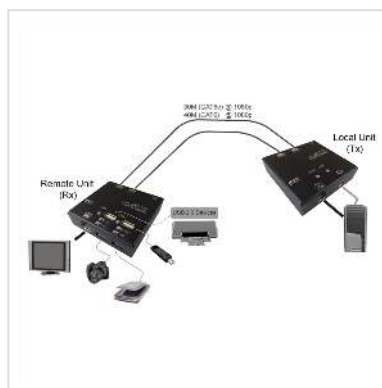

# VALUE KVM Extender over Cat.5e/6, HDMI, 4x USB, 60 m

<b>Product No.</b>	14.99.3041
<b>Manufacturer</b>	VALUE
<b>Manufacturer No.</b>	14.99.3041
<b>EAN (single piece)</b>	7611990118656

## KVM extension over up to 60 m through the Cat.5e/6 connection

- Supports HDMI with high resolution video up to 1920 x 1080 (Full HD)
- Supports USB PC or KVM switch
- Ideal for professional video applications
- HDCP-compliant
- No drivers needed or software required
- Stable, metal housing
- Power supplied
- Receiver (RX) unit connectors: Monitor: 1x HDMI; 4x USB type A F; 1x Mini USB 5-pin F, 2x RJ45
- Transmitter (TX) unit connectors: Monitor: 1x HDMI; 2x Mini USB 5-pin F; 2x RJ45

### Technical specifications

Manufacturer	VALUE
Product group	KVM (IP) extensions
Product type	KVM-Extender, HDMI
Colour	black
Scope of delivery	Transmitter unit, receiver unit, 1x power supply, manual
Dimensions (HxWxD)	22 x 84 x 78 mm
Power supply output	DC 5V; 1A

Mains connection	Appliance Europlug
Operating temperature min.	0 °C
Operating temperature max.	40 °C
Height	22 mm
Width	84 mm
Depth	78 mm
Weight	460.1 g