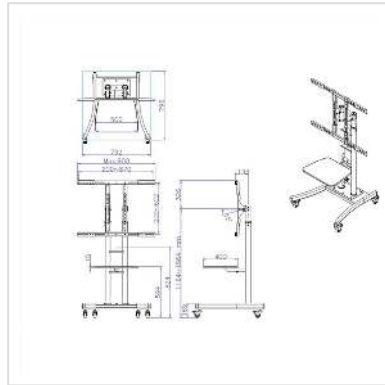

VALUE LCD/TV Mobile Cart, heavy weight (up to 125kg), black

Product No.	17.99.1165
Manufacturer	VALUE
Manufacturer No.	17.99.1165
EAN (single piece)	7611990124442

Ideal for applications in conference rooms or class rooms!

- For an easy mobile use of a large LCD monitor or TV
- For fixing LCD TV or plasma TV with screen size: from 82cm - 254cm (32" to 100") up to 125 kg
- Meets with VESA 400x400 and 800x600mm
- TV can be tilted downward up to 15 degrees
- Load capacity: up to 125 kg
- Adjustable height: max. height 185cm from ground
- Platform for a DVD player or notebook (MDF)
- Adjustable tube
- Cable channel inside vertical carrier
- 4 wheels (2 of them lockable) allows easy movement

Technical specifications

Manufacturer	VALUE
Product group	LCD-Monitor arms
Product type	Mobile Carts
Colour	black
Load capacity	125 kg
Quantity of pivots	2

Adjustments	Adjustable spring gauge
Inclinable	yes
Height adjustable	yes
Number of monitors	1
Max. Screen diagonal (cm)	254 cm
Max. Screen diagonal (inch)	100 inch
Min. Screen diagonal (cm)	82 cm
Min. Screen diagonal (inch)	32 inch
VESA 200 x 200 mm	yes
VESA 400 x 200 mm	yes
VESA 400 x 400 mm	yes
VESA 600 x 200 mm	yes
VESA 600 x 400 mm	yes
VESA 800 x 400 mm	yes
VESA 800 x 600 mm	yes
Material group	metal
Weight	35.55 kg
Height of packaging (single piece)	270 mm
Width of packaging (single piece)	820 mm
Depth of packaging (single piece)	1100 mm
Package weight (single piece)	44.7 kg