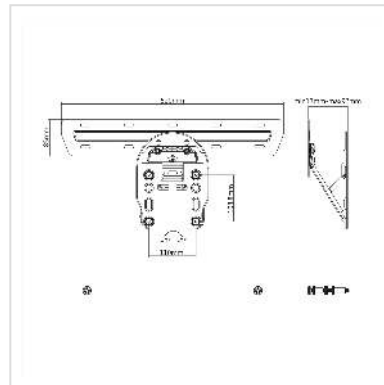

VALUE LCD/Plasma TV Wall Holder, Low Profile, for SAMSUNG Q-Series

Product No.	17.99.1166
Manufacturer	VALUE
Manufacturer No.	17.99.1166
EAN (single piece)	7630049610057

TV Wall mount for Samsung® Q-Series™ (Q7™ / Q8™ / Q9™) monitors with minimum space requirements

- For Samsung® Q-Serie™ (Q7, Q8, Q9) screens up to 165.1cm (65")
- Load capacity up to 50 kg
- Fixed suspension
- Very small wall distance : 17 - 92 mm
- Securing against unintentional loosening of the mounting hooks
- tiltability: +3° ~ -3°
- Solid black steel bracket

Technical specifications

Manufacturer	VALUE
Product group	LCD-Monitor arms
Product type	TV Wall Mount
Colour	black
Load capacity	50 kg
Fixing	Wall mount
Inclinable	yes
Rotatable	no

Wall distance	1.7 cm
Number of monitors	1
Max. Screen diagonal (inch)	65 inch
Material group	metal
Technical particularity	Suitable only for Samsung Q Series (Q7 / Q8 / Q9)
Weight	2005.3 g
Height of packaging (single piece)	70 mm
Width of packaging (single piece)	210 mm
Depth of packaging (single piece)	570 mm
Package weight (single piece)	2.5 kg