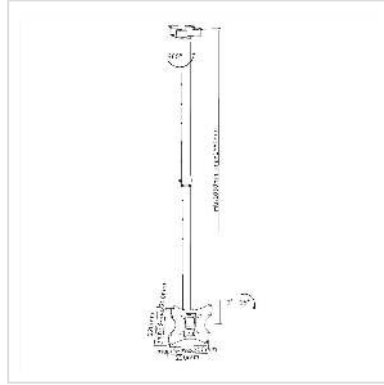

VALUE LCD/TV Ceiling Mount, 50kg

Product No.	17.99.1217
Manufacturer	VALUE
Manufacturer No.	17.99.1217
EAN (single piece)	7611990116119

- Ceiling mount for a monitor/TV up to 42"
- Load capacity: up to 50 kg
- Meets VESA 75 x 75, 100 x 100, 100 x 200 ou 200 x 200 mm
- Arm length: 105 - 156 cm
- -15° tilt; 360° swivel

Technical specifications

Manufacturer	VALUE
Product group	LCD-Monitor arms
Product type	Monitor Arms, Wall Mount
Colour	black
Scope of delivery	Supporting arm
Load capacity	50 kg
Quantity of pivots	1
Fixing	Wandbefestigung
Maximal arm length	1560 mm
Adjustments	Adjustable spring gauge
Inclinable	yes
Height adjustable	yes

Rotatable	yes
Number of monitors	1
Max. Screen diagonal (cm)	106 cm
Max. Screen diagonal (inch)	42 inch
VESA 75 x 75 mm	yes
VESA 100 x 100 mm	yes
VESA 200 x 100 mm	yes
VESA 200 x 200 mm	yes
Material group	metal
Weight	4675.4 g
Height of packaging (single piece)	90 mm
Width of packaging (single piece)	860 mm
Depth of packaging (single piece)	230 mm
Package weight (single piece)	4 kg