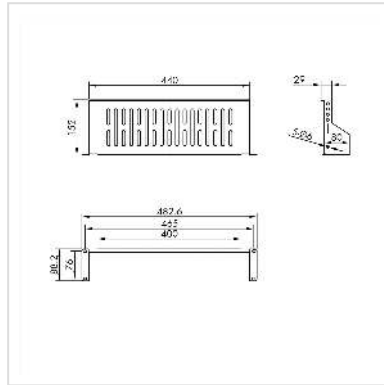

VALUE 19"-Fixed Shelf, 485 x 150mm, max. 10 kg, 2U, black

Product No.	26.99.0404
Manufacturer	VALUE
Manufacturer No.	26.99.0404
EAN (single piece)	7630049627109

Mounting rack for installation in 19-inch cabinets and wall-mounted enclosures

- 19" fixed shelf with maximum load capacity of 10 kg
- Suitable for cabinets and wall-mounted enclosures from 400 mm depth

Technical specifications

Manufacturer	VALUE
Product group	19"-/10"-Equipment rack
Product type	19"-tool carriers
Colour	black
Extractable	no
19" shelves required for mounting	2
Footprint (WxD)	440 x 150 mm
Max. load capacity	10 kg
Required mounting height	2U
Height	88 mm
Width	485 mm

Depth	150 mm
Weight	920 g
Height of packaging (single piece)	100 mm
Width of packaging (single piece)	160 mm
Depth of packaging (single piece)	500 mm
Package weight (single piece)	1 kg