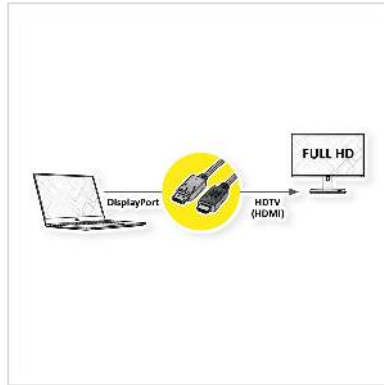

# ROLINE GREEN DisplayPort Cable, DP - HDTV, M/M, black, 1 m

<b>Product No.</b>	11.44.5780
<b>Manufacturer</b>	ROLINE GREEN
<b>Manufacturer No.</b>	11.44.5780
<b>EAN (single piece)</b>	7630049619821

**2K**

**DisplayPort to HDTV cable for transferring content from your graphics card (DisplayPort) to your TV (HDTV) - with a quality of up to 1920x1080 @60Hz, incl. audio transmission!**

- HDTV is the standard for digital video transmission in the TV/multimedia sector for e. g.: Connection of a TV set with HDMI interface to a player with DisplayPort connection.
- Cable with one DisplayPort and one HDTV plug.
- Note: A DisplayPort HDTV cable can only be used in one direction: the DisplayPort connector can only be used on the data source side (e. g. graphics card).

**ROLINE GREEN products are marked only with a paper tag and build with halogen-free TPE material, without plastic bags and without plastic cable straps for use in eco-friendly environments.**

## Technical specifications

Manufacturer	ROLINE GREEN
Product group	Cable
Product type	DP HDTV cable
Colour	black

Length	1 m
Scope of delivery	Cable without plastic bag, only marked with a paper label
Transfer quality	DisplayPort v1.1
Max. resolution	1920 x 1080 / 1920 x 1200 @60Hz (2K, Full HD)
side 1 connector	DisplayPort Stecker
side 2 connector	HDTV M
Side 1 Connector Type	DisplayPort
Side 1 Connector Gender	Male
Side 2 Connector Type	HDTV
Side 2 Connector Gender	Male
Area of application	External
Cable shielding	Screened
Material (external cable mantle)	TPE
Cable LSOH	halogen-free
Weight	46.9 g
Height of packaging (single piece)	20 mm
Width of packaging (single piece)	50 mm
Depth of packaging (single piece)	50 mm
Package weight (single piece)	0.047 kg